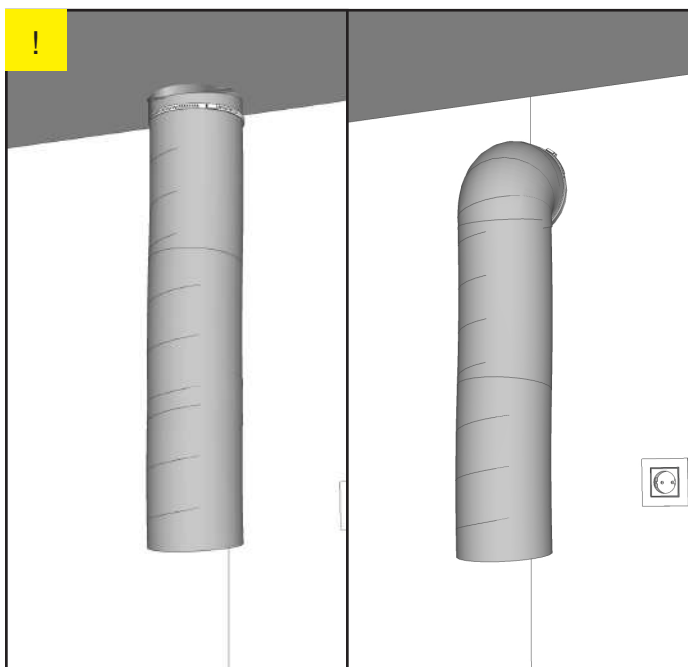

BOX	EPOK
A	100 mm	100 mm
B	120 mm	120 mm
C	666/766/866/966 mm	970/1170 mm

	IKAROS	MYRHOLM
A	100 mm	100 mm
B	120 mm	170 mm
C	666/766/866/966/1166 mm	566/666/766/866/966 mm